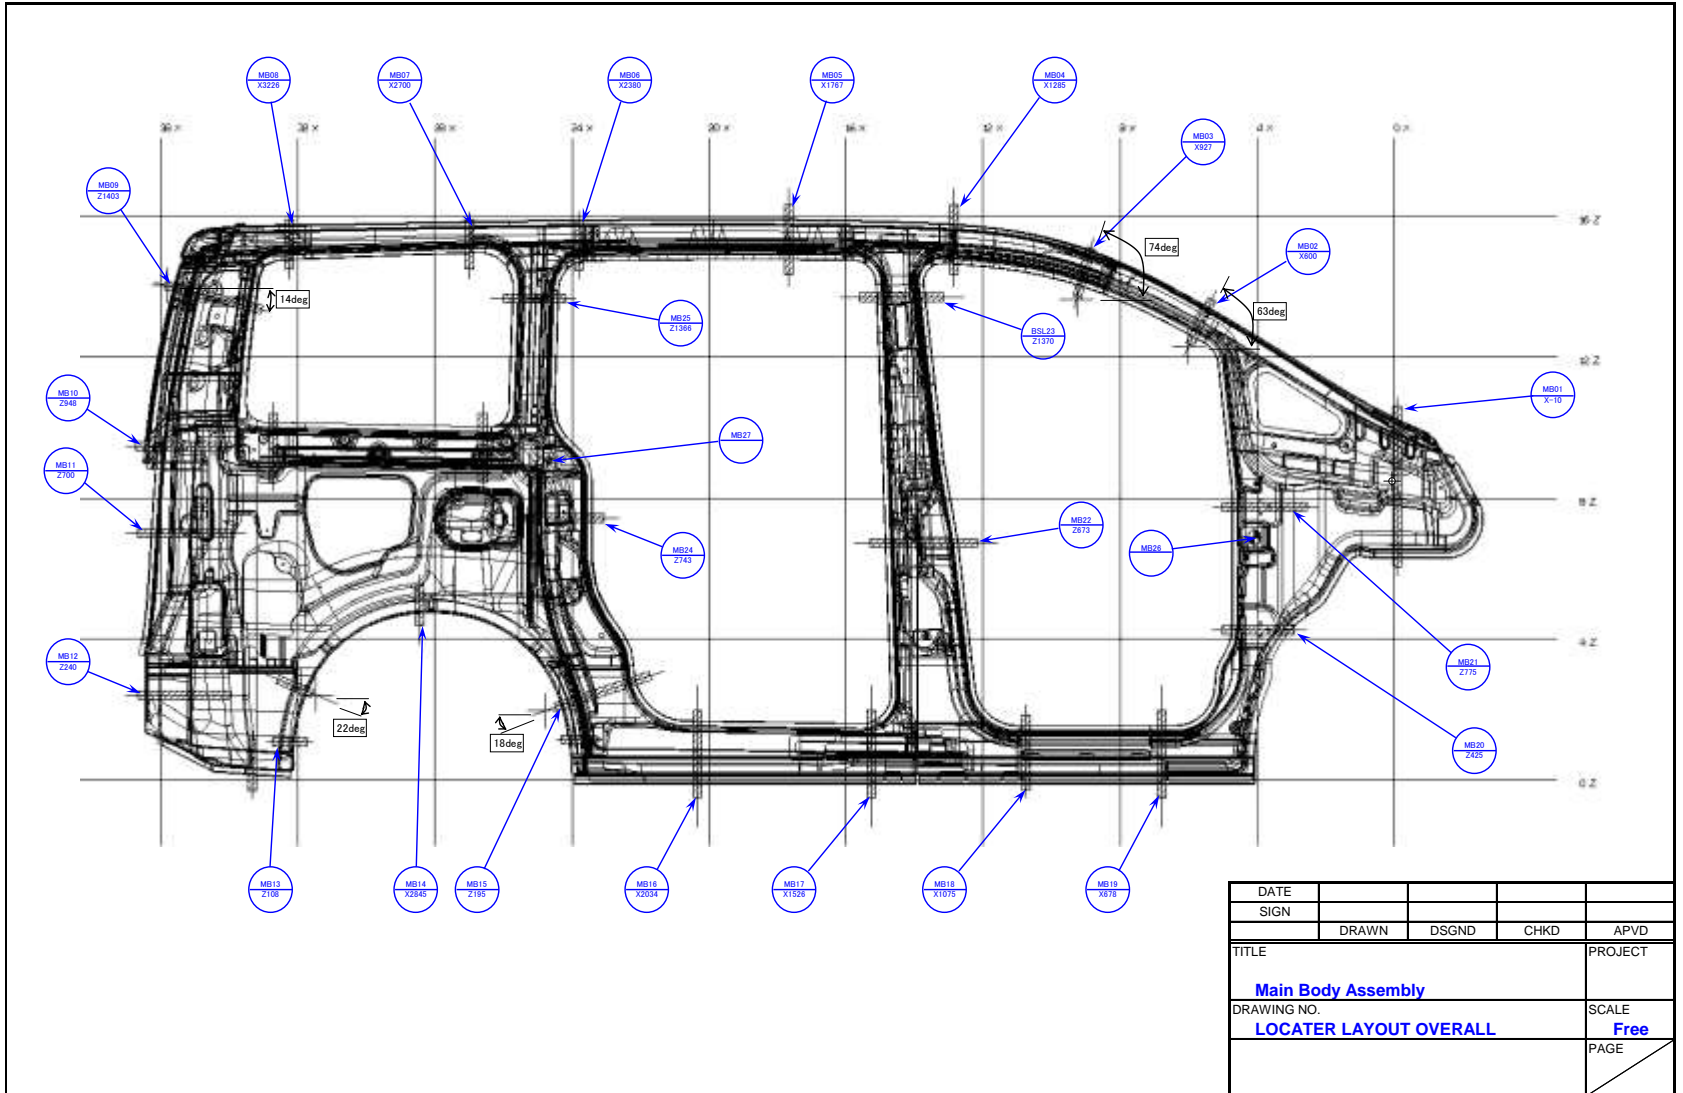

OUTPUT SAMPLE

● MCP, MLP

DATE				
SIGN				
	DRAWN	DSGND	CHKD	APVD
TITLE				PROJECT
Main Body Assembly				
DRAWING NO.				SCALE
LOCATER LAYOUT OVERALL				Free
				PAGE

OUTPUT SAMPLE

● MCP, MLP

DATE	BY	CHKD	APVD	
DRAWN			CHKD	APVD
TITLE				PROJECT
Main Body Assembly				
DRAWING NO				SCALE
Section Drawing				Free
				PAGE

OUTPUT SAMPLE

● QUALITY STANDARD