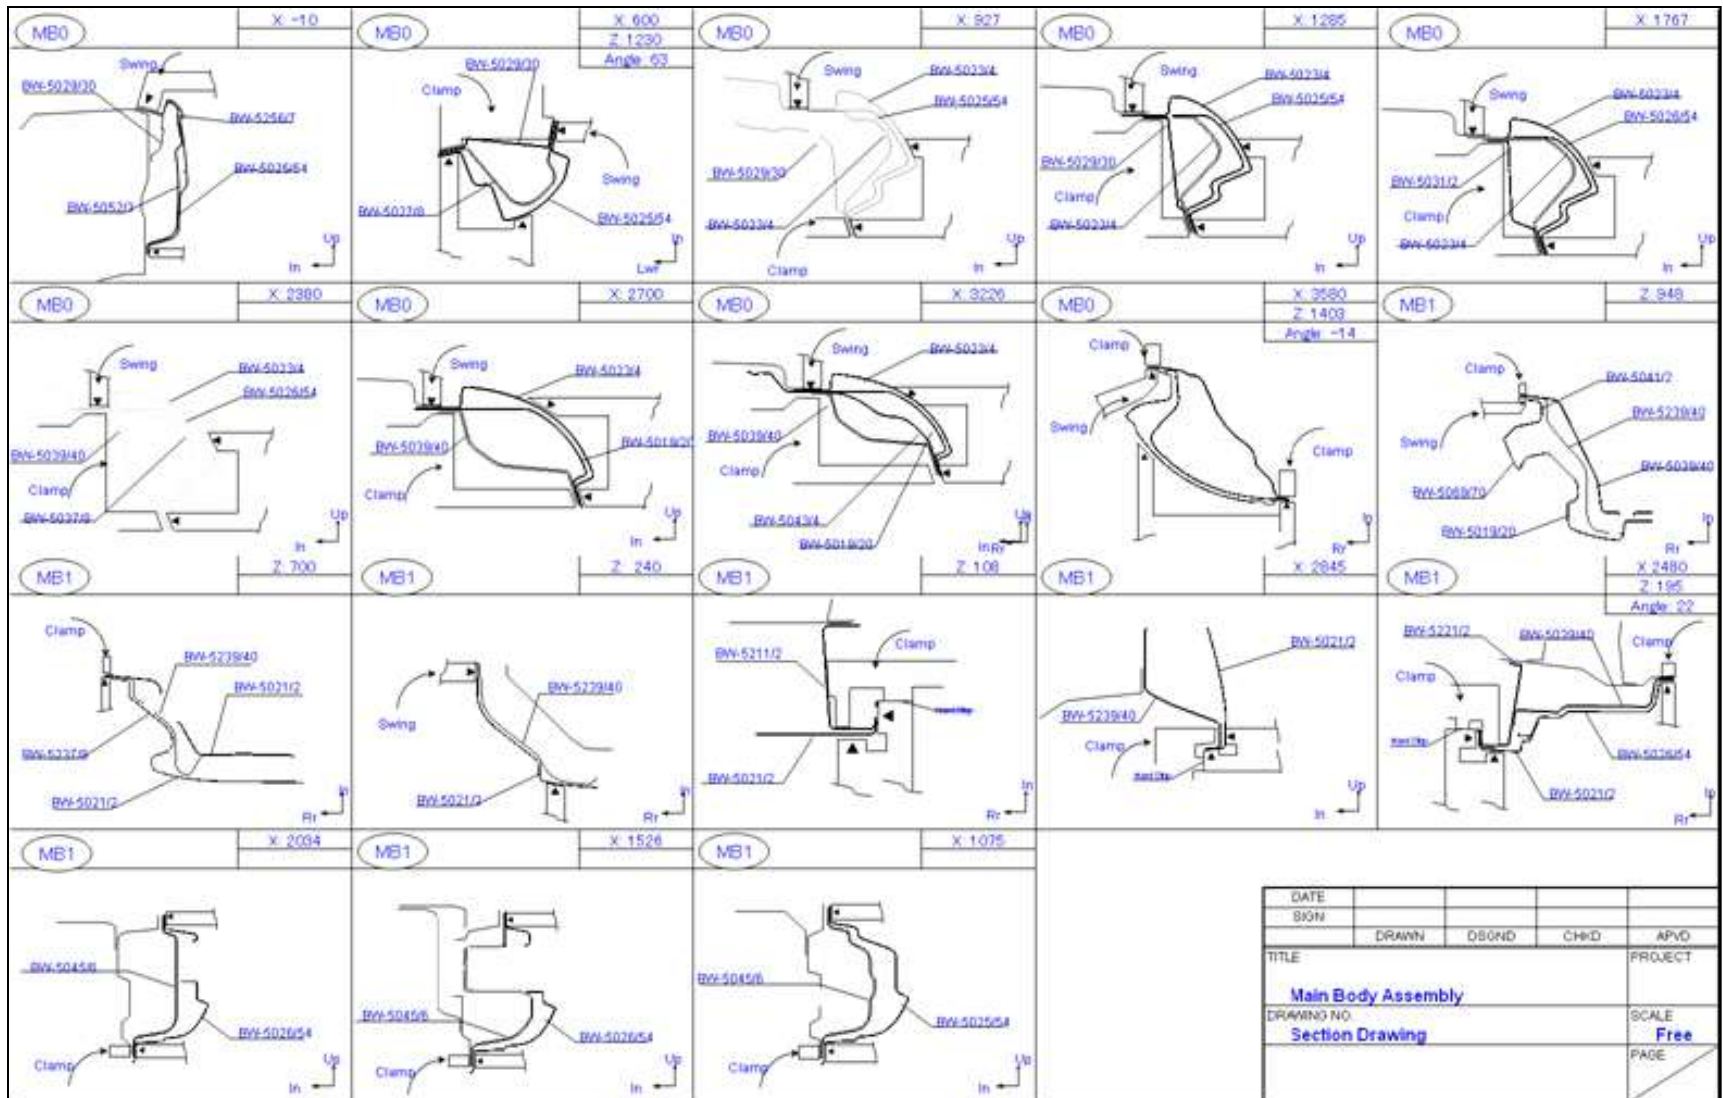

OUTPUT SAMPLE

● MCP, MLP

DATE				
SIGN				
	DRAWN	DSGND	CHKD	APVD
TITLE				PROJECT
Main Body Assembly				
DRAWING NO.				SCALE
LOCATER LAYOUT OVERALL				Free
				PAGE

OUTPUT SAMPLE

● MCP, MLP

DATE	BY	CHKD	APVD	
DRAWN			CHKD	APVD
TITLE				PROJECT
Main Body Assembly				
DRAWING NO				SCALE
Section Drawing				Free
				PAGE

OUTPUT SAMPLE

● QUALITY STANDARD